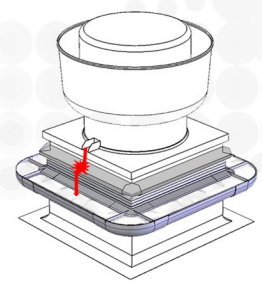

CURB DEFLECTOR

KEEPING GREASE OFF YOUR CURBS & ROOFS

Omni's **Curb Deflector** mounts below the fan base between the fan and grease containment unit. The **Curb Deflector** deflects grease away from the fan curb out onto filter media of a **Grease Gutter** or **Roof Guardian** grease containment system. It also prevents grease from running down a fan curb and possibly passing between a grease containment unit and fan base and onto a roof. By intercepting and diverting grease discharge off of a fan curb, the **Curb Deflector** prevents costly fan curb rebuilds

- Weather Resistant
- Quick & Easy to Install
- 3 Stock Sizes (Custom Sizes Available)
- Made from Sturdy 22-Gauge Galvanized Steel
- Easily Retrofits into Existing Grease Containment Units
- Helps Center Grease Discharge onto Filter Media for Even Absorption