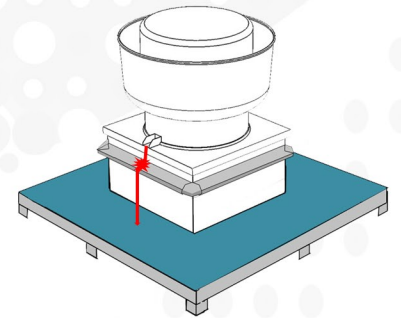

CURB DEFLECTOR

KEEPING GREASE OFF YOUR CURBS & ROOFS

Omni's **Curb Deflector** mounts below the fan base between the fan and grease containment unit. The **Curb Deflector** deflects grease away from the fan curb out onto filter media of a **Grease Gutter** or **Roof Guardian** grease containment system. It also prevents grease from running down a fan curb and possibly passing between a grease containment unit and fan base and onto a roof. By intercepting and diverting grease discharge off of a fan curb, the **Curb Deflector** prevents costly fan curb rebuilds

- Weather Resistant
- Quick & Easy to Install
- 3 Stock Sizes (Custom Sizes Available)
- Made from Sturdy 22-Gauge Galvanized Steel
- Easily Retrofits into Existing Grease Containment Units
- Helps Center Grease Discharge onto Filter Media for Even Absorption