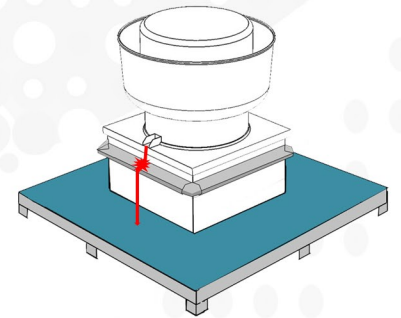

# CURB DEFLECTOR

KEEPING GREASE OFF YOUR CURBS & ROOFS

Omni's **Curb Deflector** mounts below the fan base between the fan and grease containment unit. The **Curb Deflector** deflects grease away from the fan curb out onto filter media of a **Grease Gutter** or **Roof Guardian** grease containment system. It also prevents grease from running down a fan curb and possibly passing between a grease containment unit and fan base and onto a roof. By intercepting and diverting grease discharge off of a fan curb, the **Curb Deflector** prevents costly fan curb rebuilds from deteriorating roofing layers.

- Weather resistant.
- Quick and easy install
- 3 stock sizes plus custom sizes available.
- Made from sturdy 22 gauge galvanized steel.
- Easily retrofits into existing grease containment units
- Helps center grease discharge on to filter media for even absorption.