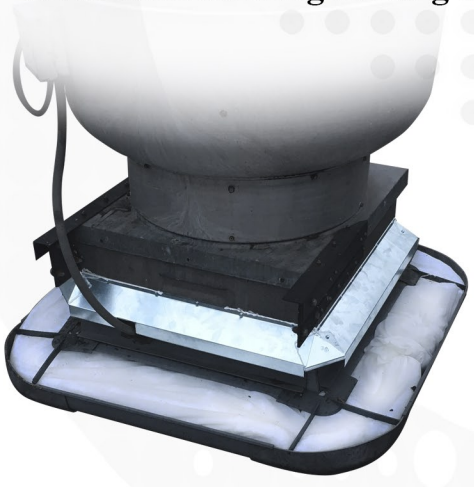

sales@omnicontainment.com

877-2-CONTAIN
(877-226-6824)

1501 Commerce Drive, Elgin IL 60123

www.omnicontainment.com

Defend Your Rooftop From Grease With

Off The Roof
Protection

CURB DEFLECTOR

KEEPING GREASE OFF YOUR CURBS & ROOFS

Omni's **Curb Deflector** mounts below the fan base between the fan and grease containment unit. The **Curb Deflector** deflects grease away from the fan curb out onto filter media of a **Grease Gutter** or **Roof Guardian** grease containment system. It also prevents grease from running down a fan curb and possibly passing between a grease containment unit and fan base and onto a roof. By intercepting and diverting grease discharge off of a fan curb, the **Curb Deflector** prevents costly fan curb rebuilds from deteriorating roofing layers.

- Weather resistant.
- Quick and easy install
- 3 stock sizes plus custom sizes available.
- Made from sturdy 22 gauge galvanized steel.
- Easily retrofits into existing grease containment units
- Helps center grease discharge on to filter media for even absorption.