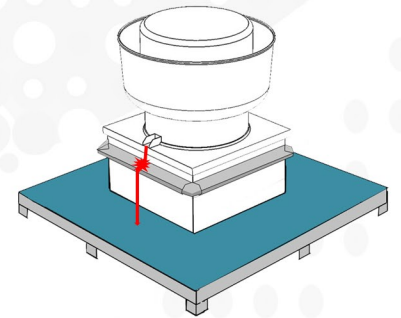

Omni's **Curb Deflector** mounts below the fan base between the fan and grease containment unit. The **Curb Deflector** deflects grease away from the fan curb out onto filter media of a **Grease Gutter** or **Roof Guardian** grease containment system. It also prevents grease from running down a fan curb and possibly passing between a grease containment unit and fan base and onto a roof. By intercepting and diverting grease discharge off of a fan curb, the **Curb Deflector** prevents costly fan curb rebuilds from deteriorating roofing layers.

- Weather resistant.
- Quick and easy install
- 3 stock sizes plus custom sizes available.
- Made from sturdy 22 gauge galvanized steel.
- Easily retrofits into existing grease containment units
- Helps center grease discharge on to filter media for even absorption.