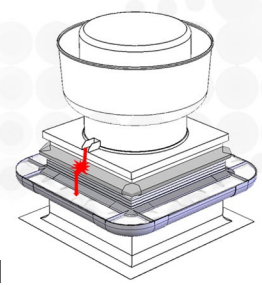

# CURB DEFLECTOR

KEEPING GREASE OFF YOUR CURBS & ROOFS

Omni's **Curb Deflector** mounts below the fan base between the fan and grease containment unit. The **Curb Deflector** deflects grease away from the fan curb out onto filter media of a **Grease Gutter** or **Roof Guardian** grease containment system. It also prevents grease from running down a fan curb and possibly passing between a grease containment unit and fan base and onto a roof. By intercepting and diverting grease discharge off of a fan curb, the **Curb Deflector** prevents costly fan curb rebuilds from deteriorating roofing layers.

- Weather resistant.
- Quick and easy install
- 3 stock sizes plus custom sizes available.
- Made from sturdy 22 gauge galvanized steel.
- Easily retrofits into existing grease containment units
- Helps center grease discharge on to filter media for even absorption.