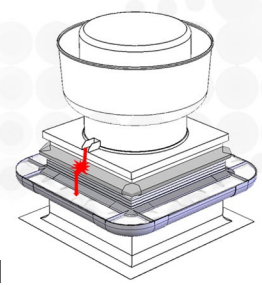

Omni's **Curb Deflector** mounts below the fan base between the fan and grease containment unit. The **Curb Deflector** deflects grease away from the fan curb out onto filter media of a **Grease Gutter** or **Roof Guardian** grease containment system. It also prevents grease from running down a fan curb and possibly passing between a grease containment unit and fan base and onto a roof. By intercepting and diverting grease discharge off of a fan curb, the **Curb Deflector** prevents costly fan curb rebuilds from deteriorating roofing layers.

- Weather resistant.
- Quick and easy install
- 3 stock sizes plus custom sizes available.
- Made from sturdy 22 gauge galvanized steel.
- Easily retrofits into existing grease containment units
- Helps center grease discharge on to filter media for even absorption.