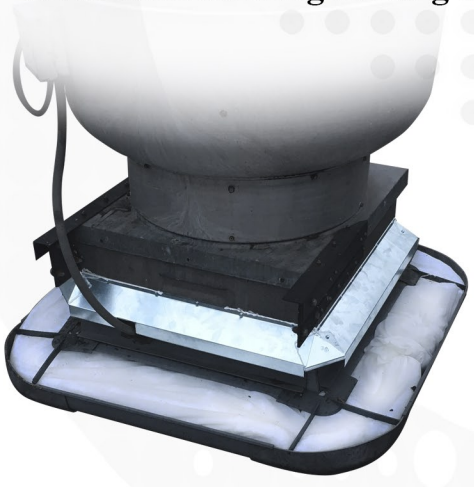

sales@omnicontainment.com

877-2-CONTAIN  
(877-226-6824)

1501 Commerce Drive, Elgin IL 60123

www.omnicontainment.com

Defend Your Rooftop From Grease With

*Off The Roof*  
Protection

# CURB DEFLECTOR

KEEPING GREASE OFF YOUR CURBS & ROOFS

Omni's **Curb Deflector** mounts below the fan base between the fan and grease containment unit. The **Curb Deflector** deflects grease away from the fan curb out onto filter media of a **Grease Gutter** or **Roof Guardian** grease containment system. It also prevents grease from running down a fan curb and possibly passing between a grease containment unit and fan base and onto a roof. By intercepting and diverting grease discharge off of a fan curb, the **Curb Deflector** prevents costly fan curb rebuilds from deteriorating roofing layers.

- Weather resistant.
- Quick and easy install
- 3 stock sizes plus custom sizes available.
- Made from sturdy 22 gauge galvanized steel.
- Easily retrofits into existing grease containment units
- Helps center grease discharge on to filter media for even absorption.